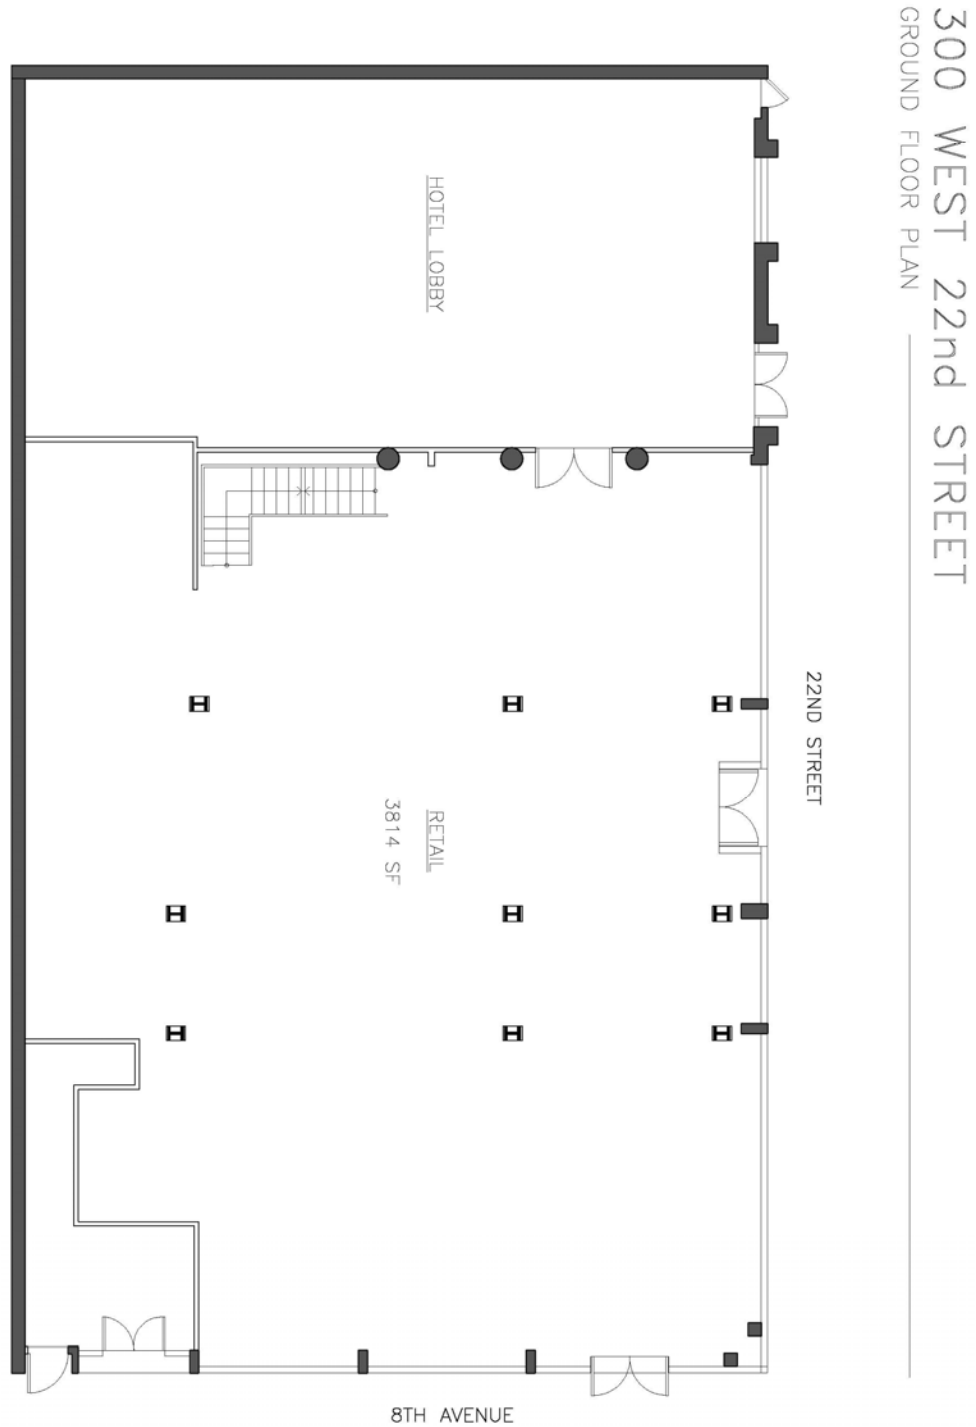

300 West 22nd Street

Chelsea

Located on 22nd Street and 8th Avenue

www.iconrealtymgmt.com