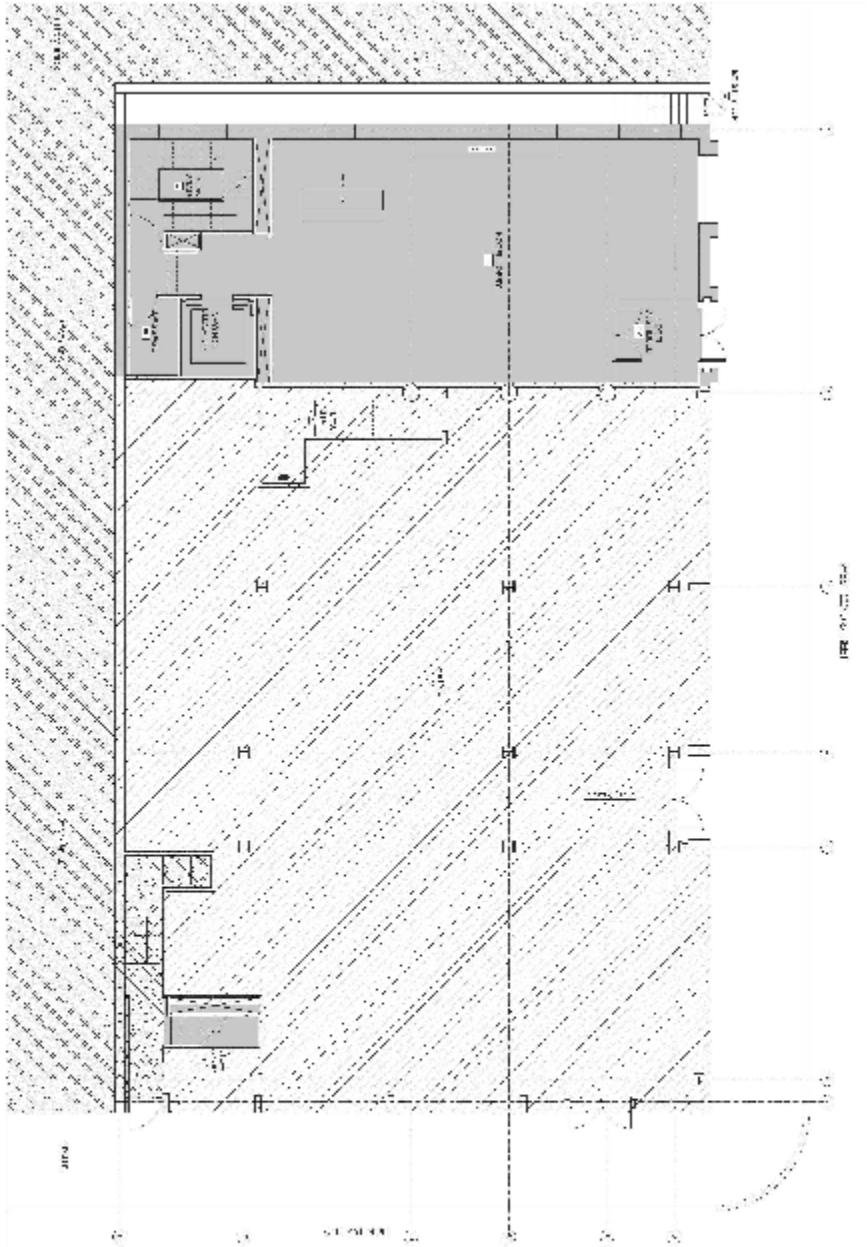

300 West 22nd Street

Chelsea

Located on 22nd Street and 8th Avenue

www.iconrealtymgmt.com

300 WEST 22nd STREET
RETAIL - GROUND FLOOR

ICON REALTY MANAGEMENT LLC
212.675.7100