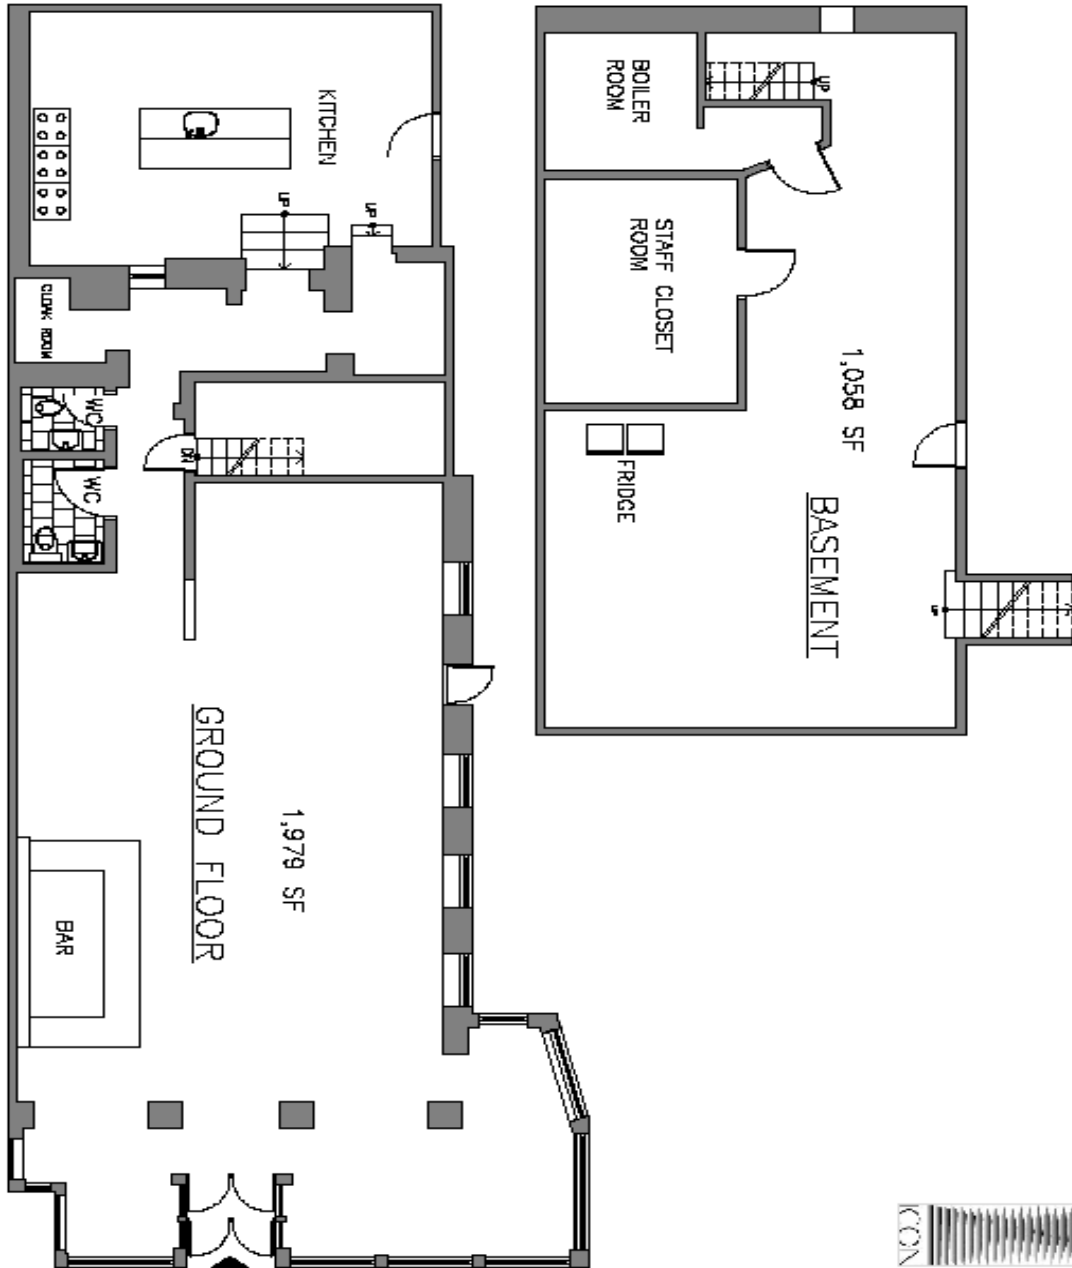

1562 2nd Ave

UPPER EAST SIDE

Located on 81st Street and Second Avenue

www.iconrealtymgmt.com

1562 2ND AVE
RETAIL

ICON REALTY MANAGEMENT LLC
212.675.7100