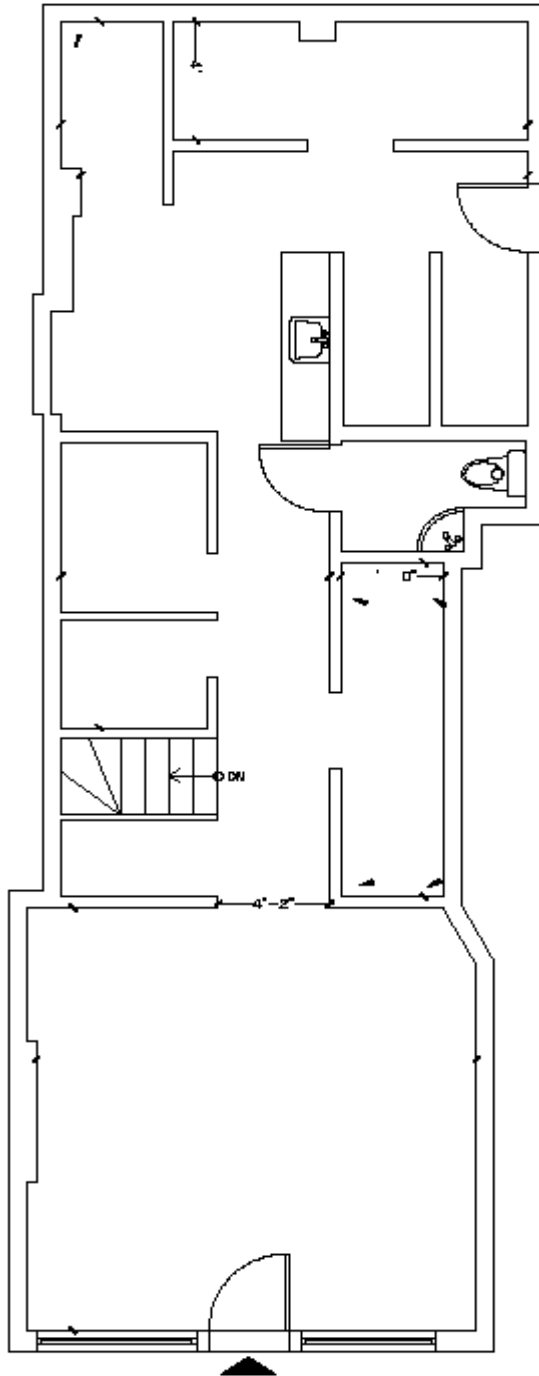

8 Centre Market Place

NoLita

Located on Grand Street and Broome Street

www.iconrealtymgmt.com

Ground Floor