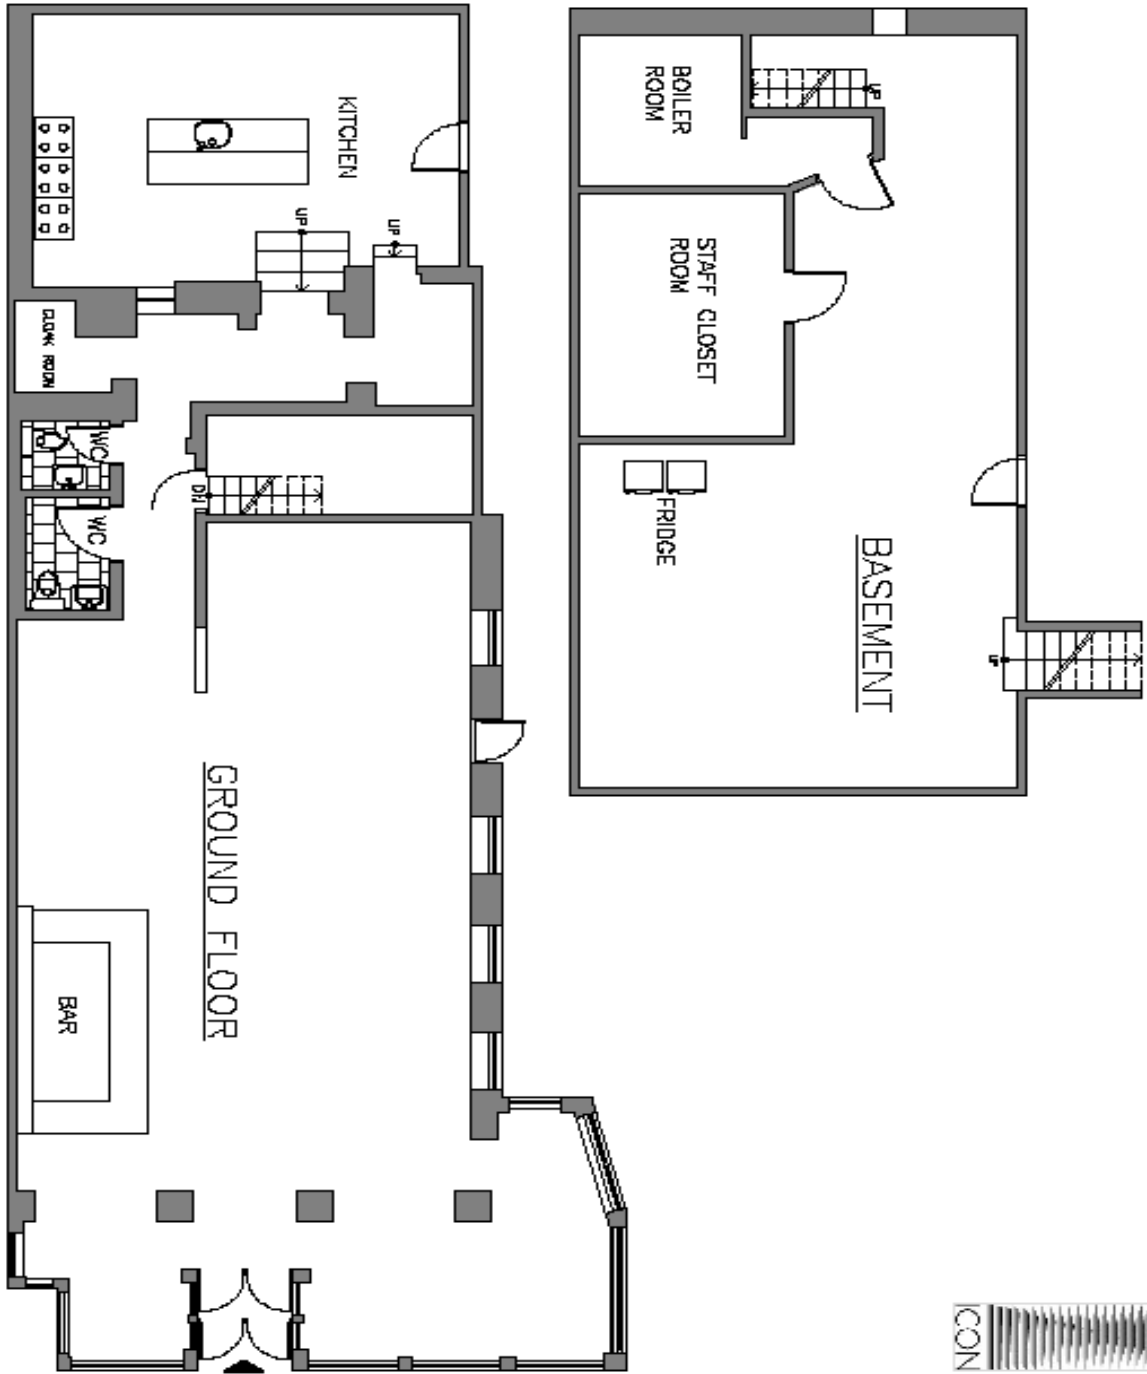

1562-1564 2nd Ave

UPPER EAST SIDE

Located on 81st Street and Second Avenue

www.iconrealtymgmt.com

1562 2ND AVE
RETAIL

ICON REALTY MANAGEMENT LLC
212.675.7100