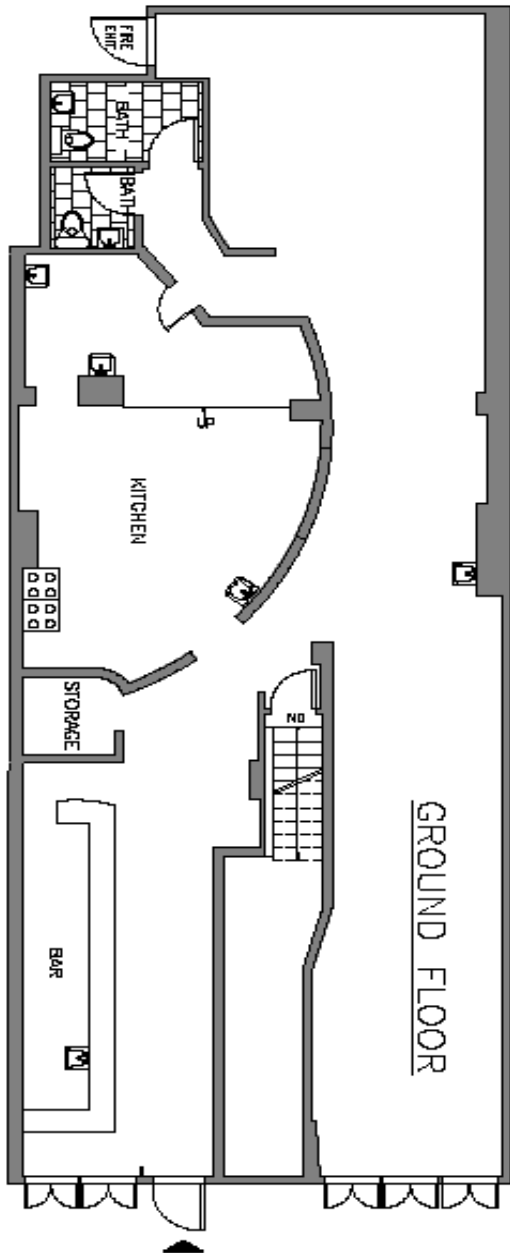

1562-1564 2nd Ave

UPPER EAST SIDE

Located on 81st Street and Second Avenue

www.iconrealtymgmt.com

1564 2ND AVE
RETAIL

ICON REALTY MANAGEMENT LLC
212.675.7100