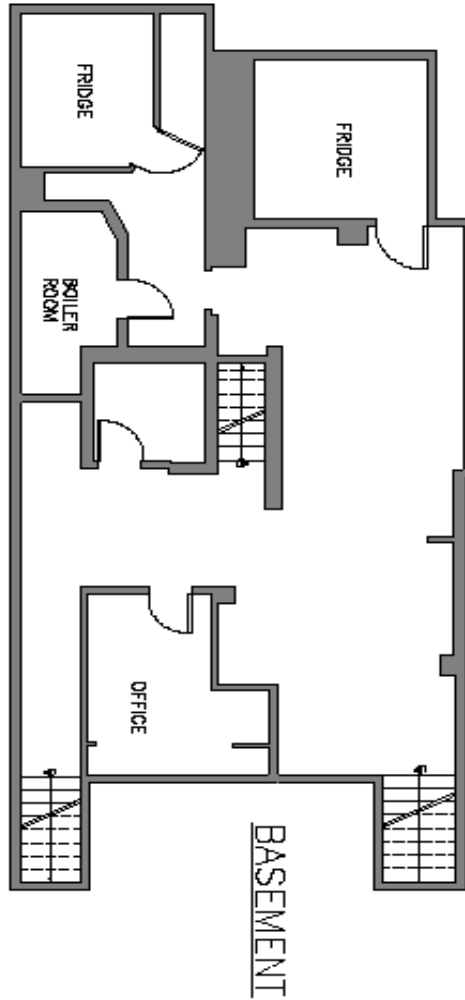

1562-1564 2nd Ave

UPPER EAST SIDE

Located on 81st Street and Second Avenue

www.iconrealtymgmt.com

1564 2ND AVE
RETAIL

ICON REALTY MANAGEMENT LLC
212.675.7100