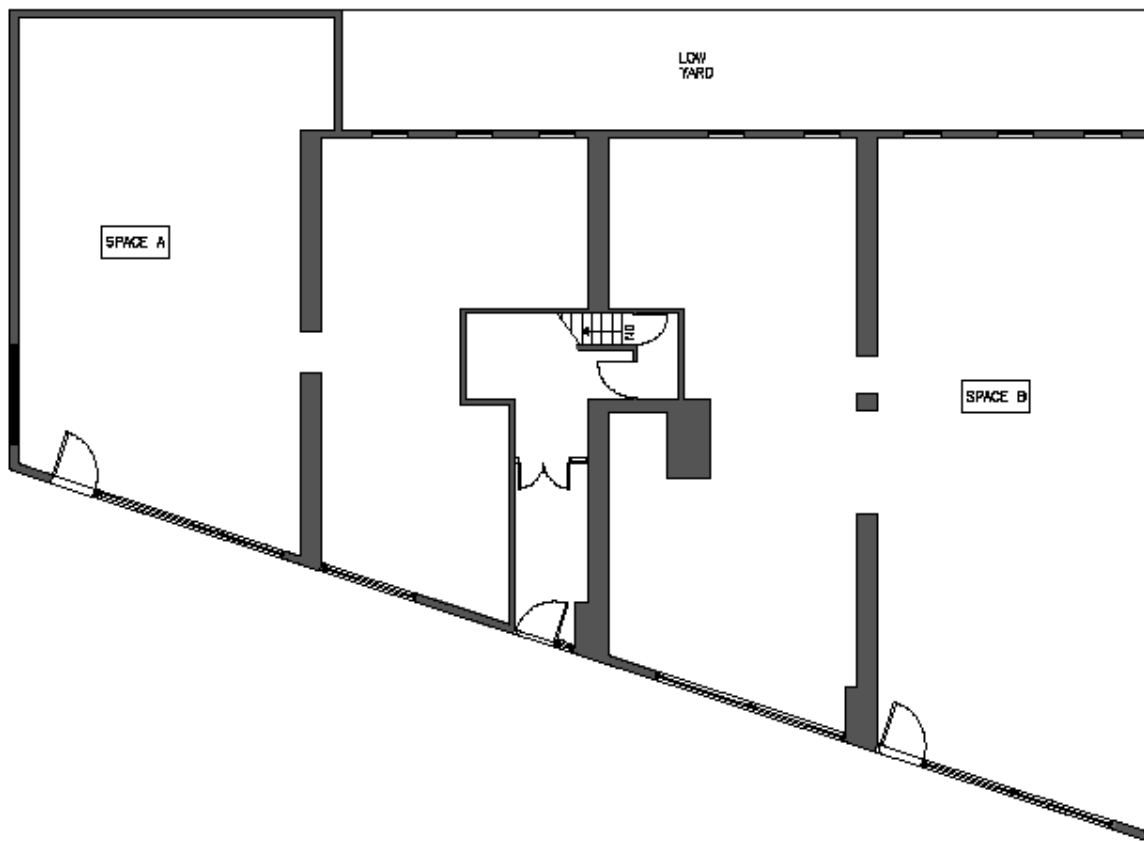

535 Hudson Street

West Village

Located on The North West Corner of Hudson Street and Charles Street

www.iconrealtymgmt.com

535 HUDSON STREET
RETAIL

ICON REALTY MANAGEMENT LLC
212.675.7100